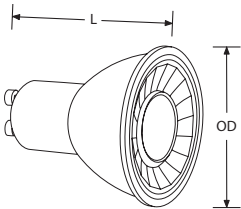

## Line Drawing

**EN-GU005**      **EN-DGU005H**  
(OD) 50mm Overall (Ø) (OD) 50mm Overall (Ø)  
(L) 57mm Length    (L) 57mm Length

**EN-DGU005**  
(OD) 50mm Overall (Ø)  
(L) 57mm Length