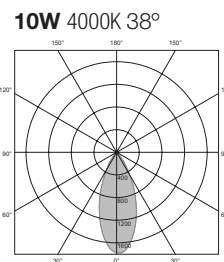

| SKU | Base | Watts | lm/W | Lumens | Colour | Beam |
|-----------------|------|-------|------|--------|--------|------|
| Dimmable | | | | | | |
| EN-DGU1024H-30 | GU10 | 10W | 75 | 750lm | 3000K | 24° |
| EN-DGU1024H-40 | GU10 | 10W | 80 | 800lm | 4000K | 24° |
| EN-DGU1038-30 | GU10 | 10W | 83 | 830lm | 3000K | 38° |
| EN-DGU1038-40 | GU10 | 10W | 83 | 830lm | 4000K | 38° |

Line Drawing

EN-DGU10
(OD) 50mm Overall (Ø)
(L) 82mm Length

Polar Curves

Ice LampPro™ GU10 High Specification Dimmable LED Lamps

Product Features:

- Sparkling low glare multifaceted lens
- 24° & 38° beam angle

Product Specification:

| | |
|---------------------|--------------------------|
| Input Voltage | 220 - 240V |
| Luminaire Materials | Aluminium Thermo Plastic |
| Lifetime L90 | 25000 |
| CRI | 80 |
| IK Rating | IK06 |
| IP Rating | IP20 |
| Warranty | 3 Years |