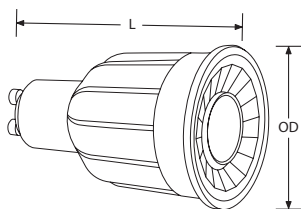

| SKU | Base | Watts | lm/W | Lumens | Colour | Beam |
|-----------------|------|-------|------|--------|--------|------|
| Dimmable | | | | | | |
| EN-DGU1024H-30 | GU10 | 10W | 75 | 750lm | 3000K | 24° |
| EN-DGU1024H-40 | GU10 | 10W | 80 | 800lm | 4000K | 24° |
| EN-DGU1038-30 | GU10 | 10W | 83 | 830lm | 3000K | 38° |
| EN-DGU1038-40 | GU10 | 10W | 83 | 830lm | 4000K | 38° |

Line Drawing

EN-DGU10
(OD) 50mm Overall (Ø)
(L) 82mm Length

Polar Curves

Ice LampPro™ GU10 High Specification Dimmable LED Lamps

Product Features:

- Sparkling low glare multifaceted lens
- 24° & 38° beam angle

Product Specification:

| | |
|---------------------|--------------------------|
| Input Voltage | 220 - 240V |
| Luminaire Materials | Aluminium Thermo Plastic |
| Lifetime L90 | 25000 |
| CRI | 80 |
| IK Rating | IK06 |
| IP Rating | IP20 |
| Warranty | 3 Years |