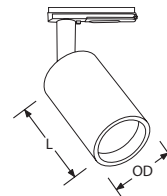

SKU	Input	Type
AA-CT100*	230V	Short Form

AA-CT114* 230V Long Form
*Add suffix **W** or **BLK** for White or Black finish

Colour options:

Product Features:

- Compatible with Aurora Africa single circuit track
- Adjustable rotation 350° and 180° tilt
- Aluminium track spotlight with slimline single circuit track adaptor
- For use with GU10 lamps - lamp not included

Product Specification:

Installation Type	1 Circuit Track
Input Voltage	230V
Luminaire Materials	Aluminium
IP Rating	IP20
Warranty	3 Years

Line Drawing

AA-CCT100

(OD) 57mm Overall (Ø)

(L) 100mm Length

AA-CT114

(OD) 57mm Overall (Ø)

(L) 114mm Length

Warranty:

This product has a warranty period of 3 Years. Warranties may be available on certain products as indicated in the product description. Warranties are valid from the date of purchase. The warranty is invalid in the case of improper use, installation, tampering, removal of the Q.C. date label or installation in an improper working environment or installation. Should this product fail during the warranty period it will be replaced free of charge, subject to the correct installation of the original product and subsequent return of the faulty unit. Aurora does not accept responsibility for any installation costs associated with the replacement of this product and Aurora reserve the right to alter.