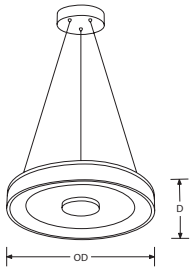

Colour options:

White

Black/Gold

Cat. No.	Watts	Colour	Lumens	Beam	Finish
AA-PD32018-30W	18W	3000K	1000	120°	White with white reflector
AA-PD32018-30BG	18W	3000K	1000	120°	Black with gold reflector
AA-PD40025-30W	25W	3000K	1500	120°	White with white reflector
AA-PD40025-3BG	25W	3000K	1500	120°	Black with gold reflector

Line Drawing

AA-PD32018

(OD) 320mm Overall (Ø)
(D) 64mm Depth

AA-PD40025

(OD) 400mm Overall (Ø)
(D) 64mm Depth

Polar Curves

25W 3000K 120°

600 Lumens

Product Features:

- Surface mounted
- Internal driver
- Flicker free
- Polycarbonate construction

Product Specification:

Installation Type	Surface Mount
Input Voltage	200 - 240V
Luminaire Materials	Polycarbonate
Lifetime	35,000
CRI	80
IK Rating	IK06
IP Rating	IP54
Warranty	3 Years