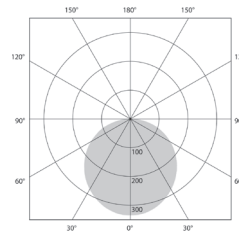

Colour options:

White

Black/Gold

Cat. No.	Watts	Colour	Lumens	Beam	Finish
AA-PD32018-30W	18W	3000K	1000	120°	White with white reflector
AA-PD32018-30BG	18W	3000K	1000	120°	Black with gold reflector
AA-PD40025-30W	25W	3000K	1500	120°	White with white reflector
AA-PD40025-3BG	25W	3000K	1500	120°	Black with gold reflector

Line Drawing

AA-PD32018

(OD) 320mm Overall (Ø)
(D) 64mm Depth

AA-PD40025

(OD) 400mm Overall (Ø)
(D) 64mm Depth

Polar Curves

25W 3000K 120°

600 Lumens