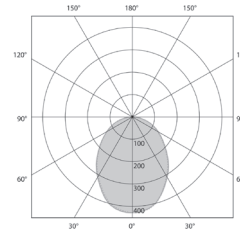

Colour options:

Black White

Cat. No.	Watts	lm/W	Lumens	Colour	Beam
AA-WLE8-30*	8W	68	540lm	3000K	90°
AA-WLE8-40*	8W	75	600lm	4000K	90°
AA-WLE15-30*	15W	75	1120lm	3000K	90°
AA-WLE15-40*	15W	81	1220lm	4000K	90°

*Add suffix **W** or **BLK** for White or Black finish

AA-WLE8 light effect

Line Drawing

AA-WLE8

(OD) 160mm Overall (Ø)

(P) 50mm Projection

AA-WLE15

(OD) 250mm Overall (Ø)

(P) 50mm Projection

Polar Curves

15W 4000K 90°

1220 Lumens

Product Features:

- Creates halo effect
- Internal driver
- Flicker free

Product Specification:

Installation Type	Wall Mount
Input Voltage	200 - 240V
Luminaire Materials	Aluminium & Polycarbonate
Lifetime	50,000
CRI	80
IK Rating	IK06
IP Rating	IP65
Warranty	5 Years