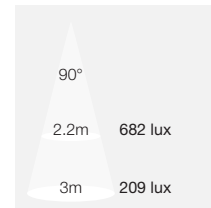

Colour options:

Black White

Cat. No.	Watts	lm/W	Lumens	Colour	Beam
AA-WLE8-30*	8W	68	540lm	3000K	90°
AA-WLE8-40*	8W	75	600lm	4000K	90°
AA-WLE15-30*	15W	75	1120lm	3000K	90°
AA-WLE15-40*	15W	81	1220lm	4000K	90°

*Add suffix **W** or **BLK** for White or Black finish

AA-WLE8 light effect

Line Drawing

AA-WLE8

(OD) 160mm Overall (Ø)

(P) 50mm Projection

AA-WLE15

(OD) 250mm Overall (Ø)

(P) 50mm Projection

Polar Curves

15W 4000K 90°

1220 Lumens

Product Features:

- Creates halo effect
- Internal driver
- Flicker free

Product Specification:

Installation Type	Wall Mount
Input Voltage	200 - 240V
Luminaire Materials	Aluminium & Polycarbonate
Lifetime	50,000
CRI	80
IK Rating	IK06
IP Rating	IP65
Warranty	5 Years