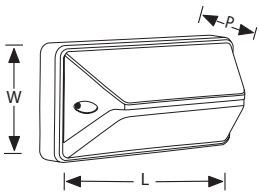

Colour:

White

Cat. No.	Watts	lm/W	Lumens	Colour	Beam
AA-WLNWS-CS	8W / 12W	up to 79	609-899lm	3000K / 4000K	110°

Line Drawing

AA-WP60-CS

(L) 347mm Length
(W) 246mm Width
(H) 98mm Height

Polar Curves

12W 4000K 110°