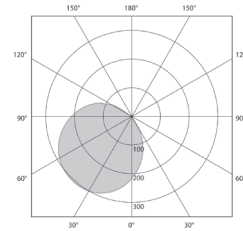

Colour:

White

Cat. No.	Watts	lm/W	Lumens	Colour	Beam
AA-WLNWS-CS	8W / 12W	up to 79	609-899lm	3000K / 4000K	110°

Line Drawing

AA-WP60-CS

(L) 347mm Length
(W) 246mm Width
(H) 98mm Height

Polar Curves

12W 4000K 110°