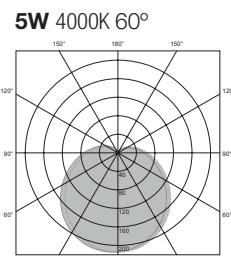

SKU	Base	Watts	lm/W	Lumens	Colour	Beam
Non-Dimmable						
AU-EMGU05-30	GU10	5W	90	450lm	3000K	60°
AU-EMGU05-40	GU10	5W	90	450lm	4000K	60°

Line Drawing

AU-EMGU05
(OD) 60mm Overall (Ø)
(L) 125mm Length

Polar Curves

Load Shedding GU10 Non-Dimmable LED Emergency Lamps

Product Features:

- Provides automatic illumination during a power outage
- Delivering 80lm/W
- 3 hour emergency backup
- 400 lumen during normal operation
- Lumens during 1st hour of emergency operation > 70lm
- Lumens during 2nd hour of emergency operation > 40lm
- Lumens during 3rd hour+ of emergency operation > 35lm
- Deep body for longer battery life
- 60° beam angle
- 6500K when operating in emergency mode
- Can be switched on/off during emergency mode