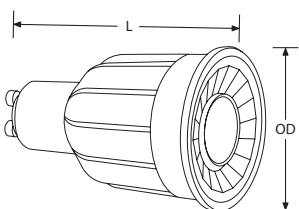

SKU	Base	Watts	lm/W	Lumens	Colour	Beam
Non-Dimmable						
AU-EMGU05-30	GU10	5W	90	450lm	3000K	60°
AU-EMGU05-40	GU10	5W	90	450lm	4000K	60°

Line Drawing

AU-EMGU05
(OD) 60mm Overall (Ø)
(L) 125mm Length

Polar Curves

Load Shedding GU10 Non-Dimmable LED Emergency Lamps

Product Features:

- Provides automatic illumination during a power outage
- Delivering 80lm/W
- 3 hour emergency backup
- 400 lumen during normal operation
- Lumens during 1st hour of emergency operation > 70lm
- Lumens during 2nd hour of emergency operation > 40lm
- Lumens during 3rd hour+ of emergency operation > 35lm
- Deep body for longer battery life
- 60° beam angle
- 6500K when operating in emergency mode
- Can be switched on/off during emergency mode

Product Specification:

Input Voltage	220 - 240V
Luminaire Materials	Polycarbonate
Lifetime L70	25000
CRI	80
IK Rating	IK06
IP Rating	IP40
Warranty	2 Years

Warranty:

This product has a warranty period of 2 Years. Warranties may be available on certain products as indicated in the product description. Warranties are valid from the date of purchase. The warranty is invalid in the case of improper use, installation, tampering, removal of the Q.C. date label or installation in an improper working environment or installation. Should this product fail during the warranty period it will be replaced free of charge, subject to the correct installation of the original product and subsequent return of the faulty unit. Aurora does not accept responsibility for any installation costs associated with the replacement of this product and Aurora reserve the right to alter.