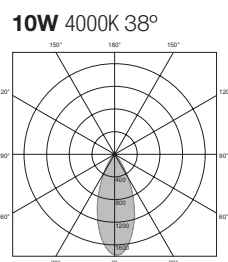

SKU	Base	Watts	lm/W	Lumens	Colour	Beam
Dimmable						
EN-DGU1024H-30	GU10	10W	75	750lm	3000K	24°
EN-DGU1024H-40	GU10	10W	90	900lm	4000K	24°
EN-DGU1038-30	GU10	10W	90	900lm	3000K	38°
EN-DGU1038-40	GU10	10W	90	900lm	4000K	38°

Line Drawing

EN-DGU10
(OD) 50mm Overall (Ø)
(L) 82mm Length

Polar Curves

Ice LampPro™ GU10 High Specification Dimmable LED Lamps

Product Features:

- Sparkling low glare multifaceted lens
- 24° & 38° beam angle