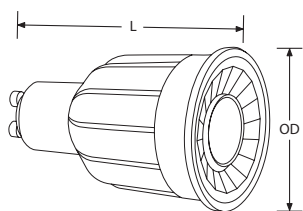

Line Drawing

EN-DGU10
(OD) 50mm Overall (Ø)
(L) 82mm Length

Polar Curves

Ice LampPro™ GU10 High Specification Dimmable LED Lamps

Product Features:

- Sparkling low glare multifaceted lens
- 24° & 38° beam angle

Product Specification:

Input Voltage	220 - 240V
Luminaire Materials	Aluminium Thermo Plastic
Lifetime L90	25000
CRI	80
IK Rating	IK06
IP Rating	IP20
Warranty	3 Years

Warranty:

This product has a warranty period of 3 Years. Warranties may be available on certain products as indicated in the product description. Warranties are valid from the date of purchase. The warranty is invalid in the case of improper use, installation, tampering, removal of the Q.C. date label or installation in an improper working environment or installation. Should this product fail during the warranty period it will be replaced free of charge, subject to the correct installation of the original product and subsequent return of the faulty unit. Aurora does not accept responsibility for any installation costs associated with the replacement of this product and Aurora reserve the right to alter.