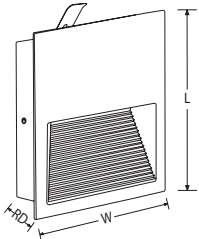

*Add suffix **W** or **BLK** for White or Black finish

Line Drawing

AA-WLW5

(L) 130mm Length

(W) 130mm Width

(RD) 78mm Recess Depth

AA-WLW8

(L) 195mm Length

(W) 195mm Width

(RD) 78mm Recess Depth

Polar Curves

8W 4000K 60°

336 Lumens

Product Features:

- Low glare floor washing luminaire
- Internal driver
- Flicker free

Product Specification: