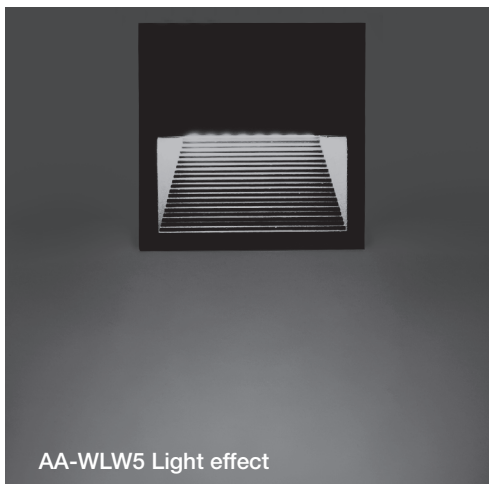

Colour options:

Black White

Cat. No.	Watts	lm/W	Lumens	Colour	Beam
AA-WLW5-30*	5W	32	165lm	3000K	60°
AA-WLW5-40*	5W	35	181lm	4000K	60°
AA-WLW8-30*	8W	40	333lm	3000K	60°
AA-WLW8-40*	8W	44	366lm	4000K	60°

*Add suffix **W** or **BLK** for White or Black finish

Line Drawing

AA-WLW5

(L) 130mm Length

(W) 130mm Width

(RD) 78mm Recess Depth

AA-WLW8

(L) 195mm Length

(W) 195mm Width

(RD) 78mm Recess Depth

Polar Curves

8W 4000K 60°

336 Lumens

Product Features:

- Low glare floor washing luminaire
- Internal driver
- Flicker free

Product Specification: