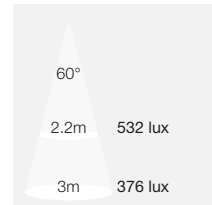

Colour options:

Black White

Cat. No.	Watts	lm/W	Lumens	Colour	Beam
AA-WLW5-30*	5W	32	165lm	3000K	60°
AA-WLW5-40*	5W	35	181lm	4000K	60°
AA-WLW8-30*	8W	40	333lm	3000K	60°
AA-WLW8-40*	8W	44	366lm	4000K	60°

*Add suffix **W** or **BLK** for White or Black finish

Line Drawing

AA-WLW5

(L) 130mm Length

(W) 130mm Width

(RD) 78mm Recess Depth

AA-WLW8

(L) 195mm Length

(W) 195mm Width

(RD) 78mm Recess Depth

Polar Curves

8W 4000K 60°

336 Lumens

Product Features:

- Low glare floor washing luminaire
- Internal driver
- Flicker free

Product Specification: