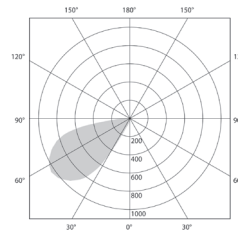

Colour options:

Black White

Cat. No.	Watts	lm/W	Lumens	Colour	Beam
AA-WLW5-30*	5W	32	165lm	3000K	60°
AA-WLW5-40*	5W	35	181lm	4000K	60°
AA-WLW8-30*	8W	40	333lm	3000K	60°
AA-WLW8-40*	8W	44	366lm	4000K	60°

*Add suffix **W** or **BLK** for White or Black finish

Line Drawing

AA-WLW5

(L) 130mm Length

(W) 130mm Width

(RD) 78mm Recess Depth

AA-WLW8

(L) 195mm Length

(W) 195mm Width

(RD) 78mm Recess Depth

Polar Curves

8W 4000K 60°

336 Lumens

Product Features:

- Low glare floor washing luminaire
- Internal driver
- Flicker free

Product Specification: