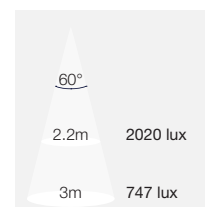

**7 YEAR
WARRANTY**

Colour options:

Black **White**

SKU	Watts	lm/W	Lumens	Colour	Beam
AA-DLR412-40*	12W	117	1400lm	4000K	60°
AA-DLR620-40*	20W	120	2400lm	4000K	60°
AA-DLR7430-40*	30W	120	3600lm	4000K	60°
AA-DLR8940-40*	40W	120	4800lm	4000K	60°

*Add suffix **W** or **BLK** for White or Black finish

Triac, Dali, 1-10V dimmable & EM options available, contact sales office for more information

Line Drawing

AA-DLR412

(H) 53mm Height
(OD) 110mm Overall (Ø)
(CO) 90-95mm Cutout (Ø)

AA-DLR620

(H) 65mm Height
(OD) 145mm Overall (Ø)
(CO) 120-130mm Cutout (Ø)

AP-DLR7430

(H) 75mm Height
(OD) 190mm Overall (Ø)
(CO) 160-170mm Cutout (Ø)

AA-DLR8940

(H) 87mm Height
(OD) 225mm Overall (Ø)
(CO) 200-210mm Cutout (Ø)

Polar Curves

12W 4000K 60°

1400 Lumens

30W 4000K 60°

3600 Lumens

20W 4000K 60°

2400 Lumens

40W 4000K 60°