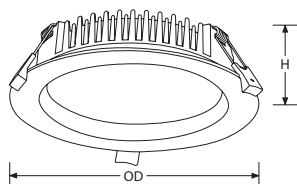

*Add suffix **W** or **BLK** for White or Black finish

Triac, Dali, 1-10V dimmable & EM options available, contact sales office for more information

Line Drawing

AA-DLR412

(H) 53mm Height
(OD) 110mm Overall (Ø)
(CO) 90-95mm Cutout (Ø)

AA-DLR620

(H) 65mm Height
(OD) 145mm Overall (Ø)
(CO) 120-130mm Cutout (Ø)

AP-DLR7430

(H) 75mm Height
(OD) 190mm Overall (Ø)
(CO) 160-170mm Cutout (Ø)

AA-DLR8940

(H) 87mm Height
(OD) 225mm Overall (Ø)
(CO) 200-210mm Cutout (Ø)