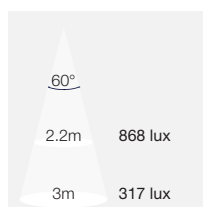

**7 YEAR
WARRANTY**

Colour options:

Black **White**

SKU	Watts	lm/W	Lumens	Colour	Beam
AA-DLR412-40*	12W	117	1400lm	4000K	60°
AA-DLR620-40*	20W	120	2400lm	4000K	60°
AA-DLR7430-40*	30W	120	3600lm	4000K	60°
AA-DLR8940-40*	40W	120	4800lm	4000K	60°

*Add suffix **W** or **BLK** for White or Black finish

Triac, Dali, 1-10V dimmable & EM options available, contact sales office for more information

Line Drawing

AA-DLR412

(H) 53mm Height
(OD) 110mm Overall (Ø)
(CO) 90-95mm Cutout (Ø)

AA-DLR620

(H) 65mm Height
(OD) 145mm Overall (Ø)
(CO) 120-130mm Cutout (Ø)

AP-DLR7430

(H) 75mm Height
(OD) 190mm Overall (Ø)
(CO) 160-170mm Cutout (Ø)

AA-DLR8940

(H) 87mm Height
(OD) 225mm Overall (Ø)
(CO) 200-210mm Cutout (Ø)

Polar Curves

12W 4000K 60°

1400 Lumens

30W 4000K 60°

3600 Lumens

20W 4000K 60°

2400 Lumens

40W 4000K 60°