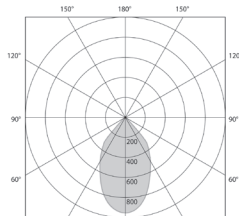

AA-DLR620

(H) 65mm Height
(OD) 145mm Overall (Ø)
(CO) 120-130mm Cutout (Ø)

AP-DLR7430

(H) 75mm Height
(OD) 190mm Overall (Ø)
(CO) 160-170mm Cutout (Ø)

AA-DLR8940

(H) 87mm Height
(OD) 225mm Overall (Ø)
(CO) 200-210mm Cutout (Ø)

Polar Curves

12W 4000K 60°

1400 Lumens

30W 4000K 60°

3600 Lumens

20W 4000K 60°

2400 Lumens

40W 4000K 60°