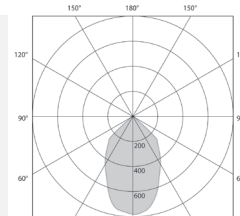

AA-DLR620

(H) 65mm Height
(OD) 145mm Overall (Ø)
(CO) 120-130mm Cutout (Ø)

AP-DLR7430

(H) 75mm Height
(OD) 190mm Overall (Ø)
(CO) 160-170mm Cutout (Ø)

AA-DLR8940

(H) 87mm Height
(OD) 225mm Overall (Ø)
(CO) 200-210mm Cutout (Ø)

Polar Curves

12W 4000K 60°

1400 Lumens

30W 4000K 60°

3600 Lumens

20W 4000K 60°

2400 Lumens

40W 4000K 60°