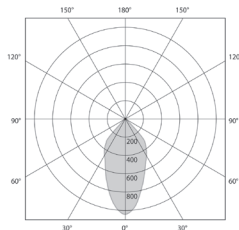

AA-DLR620

(H) 65mm Height
(OD) 145mm Overall (Ø)
(CO) 120-130mm Cutout (Ø)

AP-DLR7430

(H) 75mm Height
(OD) 190mm Overall (Ø)
(CO) 160-170mm Cutout (Ø)

AA-DLR8940

(H) 87mm Height
(OD) 225mm Overall (Ø)
(CO) 200-210mm Cutout (Ø)

Polar Curves

12W 4000K 60°

1400 Lumens

30W 4000K 60°

3600 Lumens

20W 4000K 60°

2400 Lumens

40W 4000K 60°