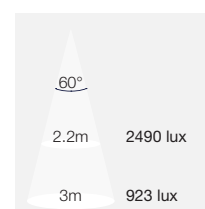

Product Features:

- High powered COB with a multi faceted aluminium reflector
- Delivering 120lm/W
- Tempered glass
- Downlight for commercial applications
- 60° beam angle for maximum light distribution
- Flicker free
- 1.5kV surge protection

Product Specification:

Installation Type	Recessed
Input Voltage	220 - 240V
Luminaire Materials	PC Reflector / Tempered Glass
Lifetime	50,000
CRI	80
IK Rating	IK03
IP Rating	IP54 front / IP20 Back
Warranty	7 Years

Warranty:

This product has a warranty period of 7 Years. Warranties may be available on certain products as indicated in the product description. Warranties are valid from the date of purchase. The warranty is invalid in the case of improper use, installation, tampering, removal of the Q.C. date label or installation in an improper working environment or installation. Should this product fail during the warranty period it will be replaced free of charge, subject to the correct installation of the original product and subsequent return of the faulty unit. Aurora does not accept responsibility for any installation costs associated with the replacement of this product and Aurora reserve the right to alter.