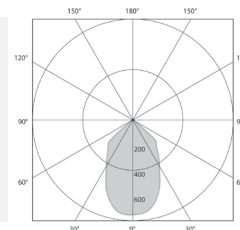

AA-DLR620

(H) 65mm Height
(OD) 145mm Overall (Ø)
(CO) 120-130mm Cutout (Ø)

AP-DLR7430

(H) 75mm Height
(OD) 190mm Overall (Ø)
(CO) 160-170mm Cutout (Ø)

AA-DLR8940

(H) 87mm Height
(OD) 225mm Overall (Ø)
(CO) 200-210mm Cutout (Ø)

Polar Curves

12W 4000K 60°

1400 Lumens

30W 4000K 60°

3600 Lumens

20W 4000K 60°

2400 Lumens

40W 4000K 60°