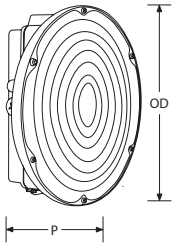

DuraMax™
 Wattage & Colour Selectable
 Aluminium LED Bulkheads

**7 YEAR
 WARRANTY**

**HIGH
 EFFICIENCY**

**THINK LUMENS NOT WATTS
 LOWER ENERGY - SAME LUMENS**

Colour:

White

SKU	Watts	lm/W	Lumens	Colour	Beam
AA-IDWS2140-CS	21W / 30W / 40W	Up to 150	6100lm	3000K / 4000K / 5000K	160°
AA-IDWS4070-CS	40W / 60W / 70W	Up to 150	10500lm	3000K / 4000K / 5000K	160°

Line Drawing

AA-IDWS
(OD) 290mm Overall Ø
(P) 140mm Projection

Polar Curves

70W 4000K 160°

10500 Lumens

Product Features:

- Industrial bulkhead
- Colour temperature can be switched between 3000K, 4000K and 5000K
- Wattage selectable
- Delivering up to 150lm/W
- For ambient temperatures from -40° C to +50° C
- 0-10V dimmable
- Flicker free
- 6kV surge protection

Product Specification:

Installation Type	Surface / Pole Mount
Input Voltage	120 - 277V
Luminaire Materials	Aluminium
Lifetime	50,000
CRI	80
IK Rating	IK10
IP Rating	IP65
Warranty	7 Years

Warranty:

This product has a warranty period of 7 Years. Warranties may be available on certain products as indicated in the product description. Warranties are valid from the date of purchase. The warranty is invalid in the case of improper use, installation, tampering, removal of the Q.C. date label or installation in an improper working environment or installation. Should this product fail during the warranty period it will be replaced free of charge, subject to the correct installation of the original product and subsequent return of the faulty unit. Aurora does not accept responsibility for any installation costs associated with the replacement of this product and Aurora reserve the right to alter.