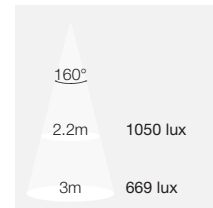

DuraMax™
 Wattage & Colour Selectable
 Aluminium LED Bulkheads

**7 YEAR
 WARRANTY**

**HIGH
 EFFICIENCY**

**THINK LUMENS NOT WATTS
 LOWER ENERGY - SAME LUMENS**

Colour:

White

SKU	Watts	lm/W	Lumens	Colour	Beam
AA-IDWS2140-CS	21W / 30W / 40W	Up to 150	6100lm	3000K / 4000K / 5000K	160°
AA-IDWS4070-CS	40W / 60W / 70W	Up to 150	10500lm	3000K / 4000K / 5000K	160°

Line Drawing

AA-IDWS
(OD) 290mm Overall Ø
(P) 140mm Projection

Polar Curves

70W 4000K 160°

10500 Lumens

Product Features:

- Industrial bulkhead
- Colour temperature can be switched between 3000K, 4000K and 5000K
- Wattage selectable
- Delivering up to 150lm/W
- For ambient temperatures from -40° C to +50° C
- 0-10V dimmable
- Flicker free
- 6kV surge protection

Product Specification:

Installation Type	Surface / Pole Mount
Input Voltage	120 - 277V
Luminaire Materials	Aluminium
Lifetime	50,000
CRI	80
IK Rating	IK10
IP Rating	IP65
Warranty	7 Years

Warranty:

This product has a warranty period of 7 Years. Warranties may be available on certain products as indicated in the product description. Warranties are valid from the date of purchase. The warranty is invalid in the case of improper use, installation, tampering, removal of the Q.C. date label or installation in an improper working environment or installation. Should this product fail during the warranty period it will be replaced free of charge, subject to the correct installation of the original product and subsequent return of the faulty unit. Aurora does not accept responsibility for any installation costs associated with the replacement of this product and Aurora reserve the right to alter.