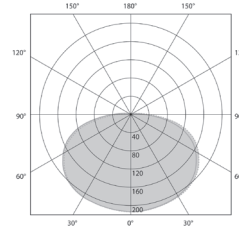

DuraMax™
 Wattage & Colour Selectable
 Aluminium LED Bulkheads

**7 YEAR
 WARRANTY**

**HIGH
 EFFICIENCY**

**THINK LUMENS NOT WATTS
 LOWER ENERGY - SAME LUMENS**

Colour:

White

SKU	Watts	lm/W	Lumens	Colour	Beam
AA-IDWS2140-CS	21W / 30W / 40W	Up to 150	6100lm	3000K / 4000K / 5000K	160°
AA-IDWS4070-CS	40W / 60W / 70W	Up to 150	10500lm	3000K / 4000K / 5000K	160°

Line Drawing

AA-IDWS
(OD) 290mm Overall Ø
(P) 140mm Projection

Polar Curves

70W 4000K 160°

10500 Lumens

Product Features:

- Industrial bulkhead
- Colour temperature can be switched between 3000K, 4000K and 5000K
- Wattage selectable
- Delivering up to 150lm/W
- For ambient temperatures from -40° C to +50° C
- 0-10V dimmable
- Flicker free
- 6kV surge protection

Product Specification:

Installation Type	Surface / Pole Mount
Input Voltage	120 - 277V
Luminaire Materials	Aluminium
Lifetime	50,000
CRI	80
IK Rating	IK10
IP Rating	IP65
Warranty	7 Years

Warranty:

This product has a warranty period of 7 Years. Warranties may be available on certain products as indicated in the product description. Warranties are valid from the date of purchase. The warranty is invalid in the case of improper use, installation, tampering, removal of the Q.C. date label or installation in an improper working environment or installation. Should this product fail during the warranty period it will be replaced free of charge, subject to the correct installation of the original product and subsequent return of the faulty unit. Aurora does not accept responsibility for any installation costs associated with the replacement of this product and Aurora reserve the right to alter.