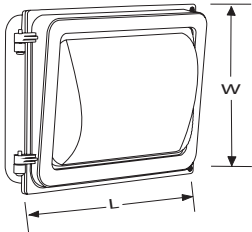

Line Drawing

AA-WPWS

(L) 347mm Length
(W) 246mm Width
(H) 98mm Height

Polar Curves

100W 4000K 150°

8400 Lumens

Product Features:

- Colour temperature can be switched between 3000K, 4000K and 5000K
- Die cast aluminium body
- 0-10V dimmable
- Wattage selectable
- For ambient temperatures from -20° C to 45° C
- Flicker free
- Delivering up to 140lm/W
- Low glare and super slim design
- 6kV surge protection