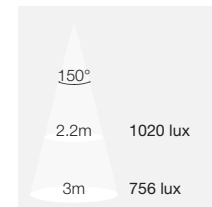

**7 YEAR
WARRANTY**

**HIGH
EFFICIENCY**

THINK LUMENS NOT WATTS
LOWER ENERGY - SAME LUMENS

Colour :

Grey

Cat. No.	Watts	lm/W	Lumens	Colour	Beam
AA-WPWS3060-CS	30W / 40W / 60W	up to 140	4200-8400lm	3000K / 4000K / 5000K	150°
AA-WPWS60100-CS	60W / 80W / 100W	up to 140	8400-14000lm	3000K / 4000K / 5000K	150°

Line Drawing

AA-WPWS

(L) 347mm Length
(W) 246mm Width
(H) 98mm Height

Polar Curves

100W 4000K 150°

8400 Lumens

Product Features:

- Colour temperature can be switched between 3000K, 4000K and 5000K
- Die cast aluminium body
- 0-10V dimmable
- Wattage selectable
- For ambient temperatures from -20° C to 45° C
- Flicker free
- Delivering up to 140lm/W
- Low glare and super slim design
- 6kV surge protection

Product Specification:

Installation Type	Wall Mounted
Input Voltage	120 - 277V
Luminaire Materials	Aluminium, Polycarbonate Lens
Lifetime	50,000
CRI	70
IK Rating	IK08
IP Rating	IP65
Warranty	7 Years

Warranty: