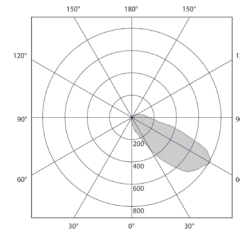

**7 YEAR
WARRANTY**

**HIGH
EFFICIENCY**

THINK LUMENS NOT WATTS
LOWER ENERGY - SAME LUMENS

Colour :

Grey

Cat. No.	Watts	lm/W	Lumens	Colour	Beam
AA-WPWS3060-CS	30W / 40W / 60W	up to 140	4200-8400lm	3000K / 4000K / 5000K	150°
AA-WPWS60100-CS	60W / 80W / 100W	up to 140	8400-14000lm	3000K / 4000K / 5000K	150°

Line Drawing

AA-WPWS

(L) 347mm Length
(W) 246mm Width
(H) 98mm Height

Polar Curves

100W 4000K 150°

8400 Lumens

Product Features:

- Colour temperature can be switched between 3000K, 4000K and 5000K
- Die cast aluminium body
- 0-10V dimmable
- Wattage selectable
- For ambient temperatures from -20° C to 45° C
- Flicker free
- Delivering up to 140lm/W
- Low glare and super slim design
- 6kV surge protection