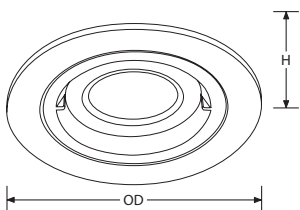

**WORKS WITH
GU10 LAMPS**

Colour options:

Black **Brushed Aluminium** **White**

SKU	Input	Horz. Adj.
IP20 Fixed		
EN-DLM356W*	240V	-
IP20 Adjustable		
EN-DLM357W	240V	30°
EN-DLM357SN	240V	30°
IP65 Fixed		
EN-DLM411W*	240V	-
Baffled		
EN-DLM611MW	240V	
Adjustable Square		
AA-DLM380W	240V	20°
AA-DLM380B	240V	20°

*Add Suffix **SN** for Brushed Aluminium Finish

Line Drawing

EN-DLM356

(H) 115mm Height
(OD) 80mm Overall (Ø)
(CO) 70mm Cutout (Ø)

EN-DLM411

(H) 130mm Height
(OD) 85mm Overall (Ø)
(CO) 72mm Cutout (Ø)

EN-DLM357

(H) 110mm Height
(OD) 95mm Overall (Ø)
(CO) 80mm Cutout (Ø)

EN-DLM611

(H) 115mm Height
(OD) 81mm Overall (Ø)
(CO) 70mm Cutout (Ø)

AA-DLM380

(L) 85mm Length
(W) 85mm Width
(CO) 70mm Cutout (Ø)

Product Features: