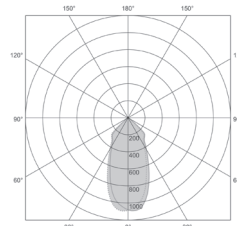

Polar Curves

30W 4000K 45°