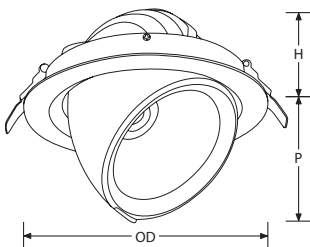

**7 YEAR
WARRANTY**

Colour options:

Black White

SKU	Watts	Lm/W	Lumens	Colour	Beam	Finish
EN-RSP345-30	30W	107	3200lm	3000K	45°	White
EN-RSP345-40	30W	117	3500lm	4000K	45°	White
EN-RSP345BLK-30	30W	107	3200lm	3000K	45°	Black
EN-RSP345BLK-40	30W	117	3500lm	4000K	45°	Black

Triac, Dali, 1-10V dimmable & EM options available, contact sales office for more information

Line Drawing

EN-RSP

(H) 129mm Height

(P) 85mm Projection

(OD) 180mm Overall (Ø)

(CO) 165-170mm Cutout (Ø)

Polar Curves

30W 4000K 45°

Retail Spot™ Recessed Aluminium LED Adjustable Downlights

Product Features:

- High power COB LED wallwasher, designed for retail and commercial applications
- Delivering up to 117lm/W
- Rotates 350° with a horizontal adjustment of 35°
- No UV from the LED light source prevents stock fade and discolouration
- Supplied with remote LED driver